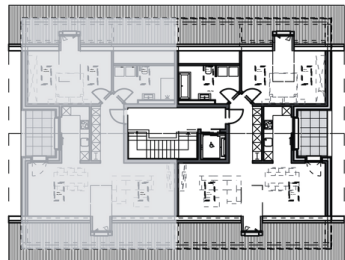

Lot 5

COMBLES

Typologie	2.5 pièces
Orientation	Sud - Ouest
Surface habitable	67.0 m ²
Surface balcon	5.7 m ²
Surface totale PPE	69.9 m ²

LE CARRO
- CENTRE -
SAINT-AUBIN